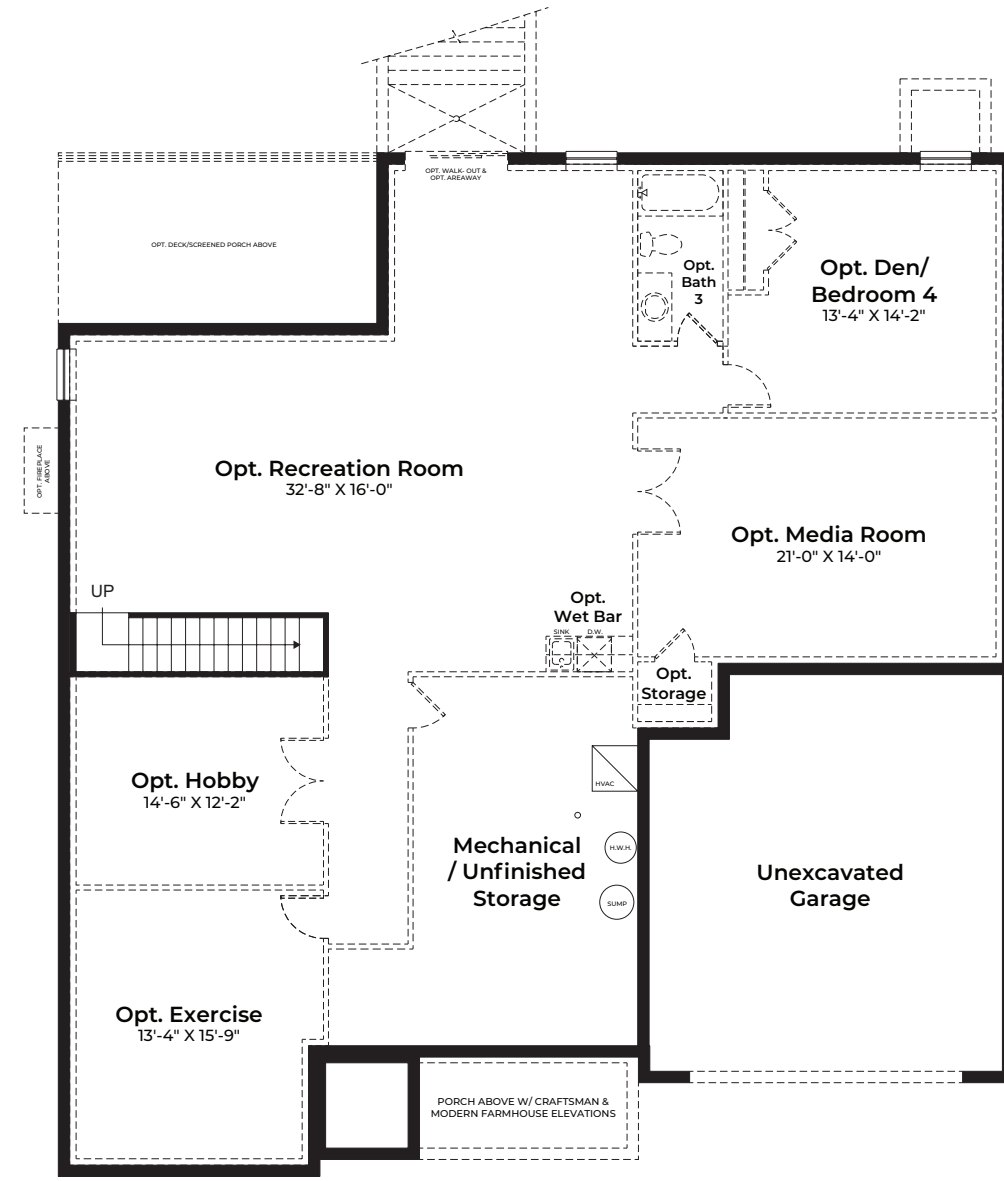

The Wingate

3 Bedrooms | 2.5 Bathrooms | 2-Car Garage | 2,419 SF

FEDERAL

EASTERN SEABOARD

MODERN FARMHOUSE

PRELIMINARY

CRAFTSMAN

BASE PRICE
HOMESITE NUMBER
HOMESITE PREMIUM
OPTIONS
TOTAL

PRELIMINARY

MAIN LEVEL

PRELIMINARY

LOWER LEVEL