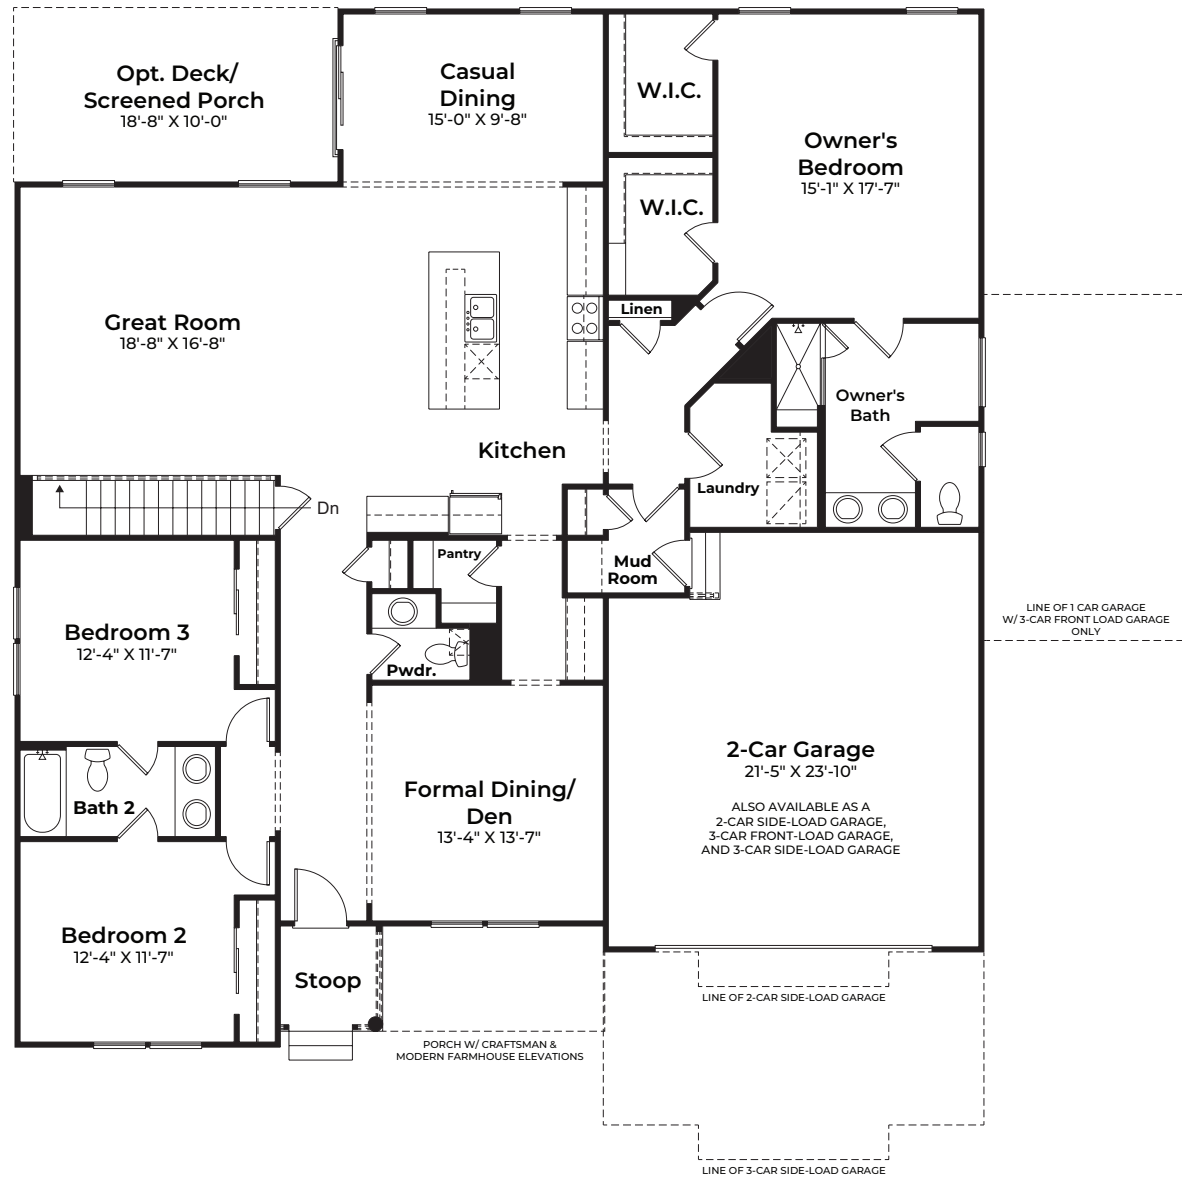

The Wingate

3 Bedrooms | 2.5 Bathrooms | 2-Car Garage | 2,419 SF

FEDERAL

EASTERN SEABOARD

MODERN FARMHOUSE

PRELIMINARY

CRAFTSMAN

BASE PRICE
HOMESITE NUMBER
HOMESITE PREMIUM
OPTIONS
TOTAL

PRELIMINARY

MAIN LEVEL

PRELIMINARY

LOWER LEVEL